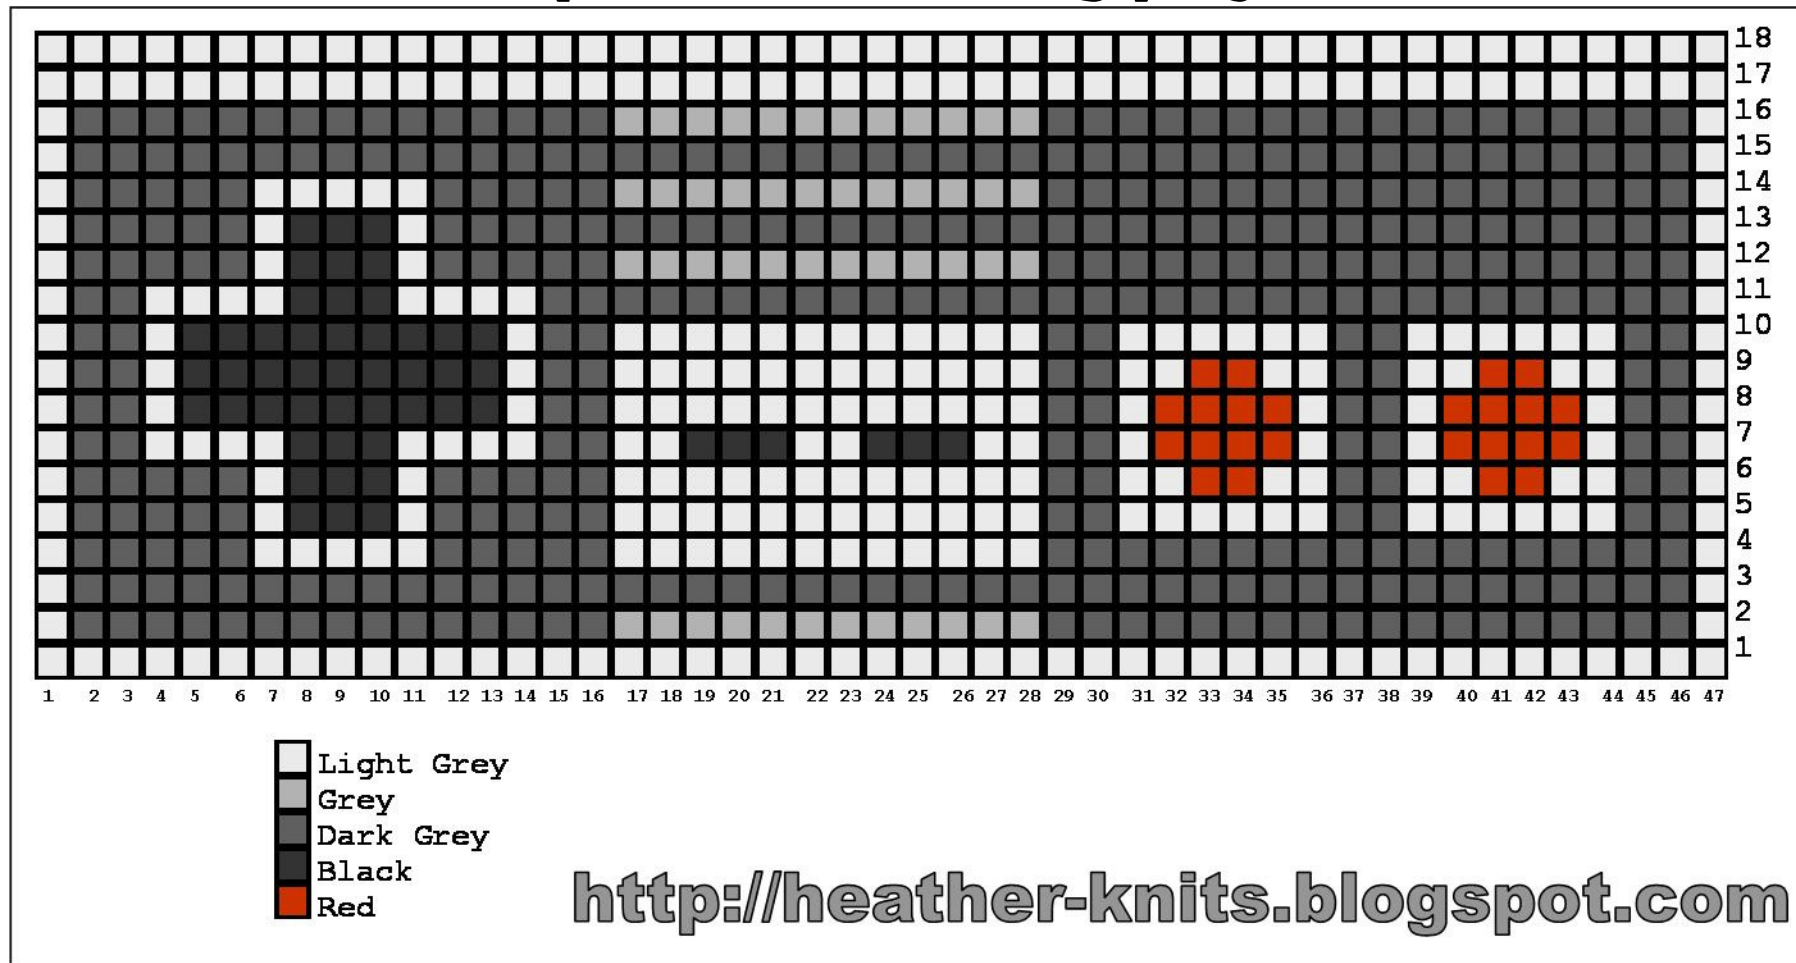

NES Chart (for DS Cozy) **by Heather Wolff**

NEEDLES: US 6

YARN: Knit Picks Wool of the Andes

or any other worsted weight that suits you

SIZE: Full Size Nintendo DS

For DS Lite, use smaller needles